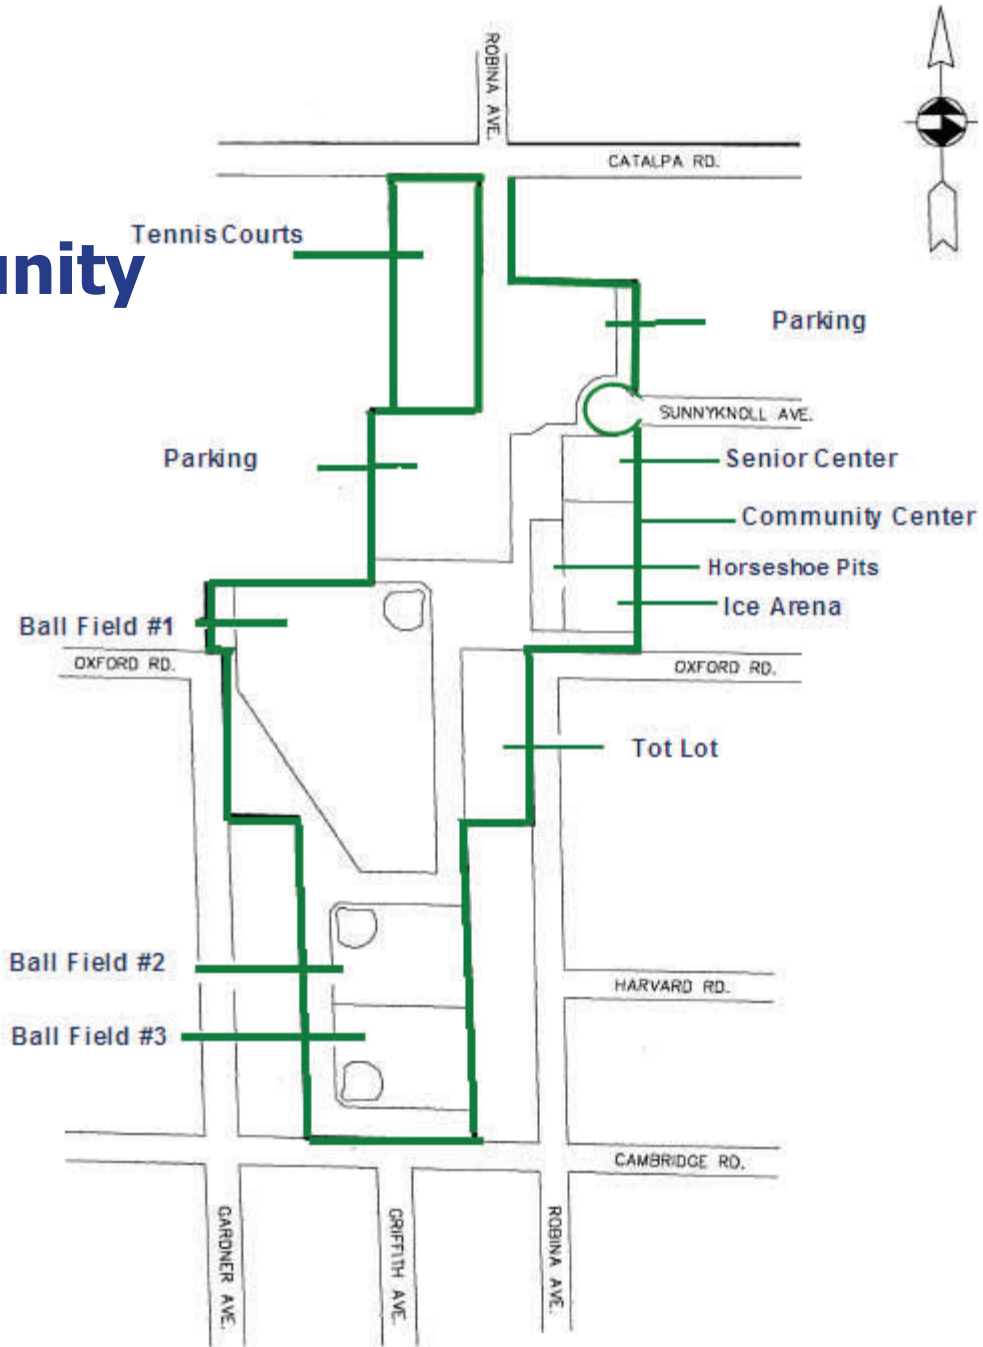

Community Park

*City of Berkley
Parks & Recreation Department
2400 Robina
248-546-2450*